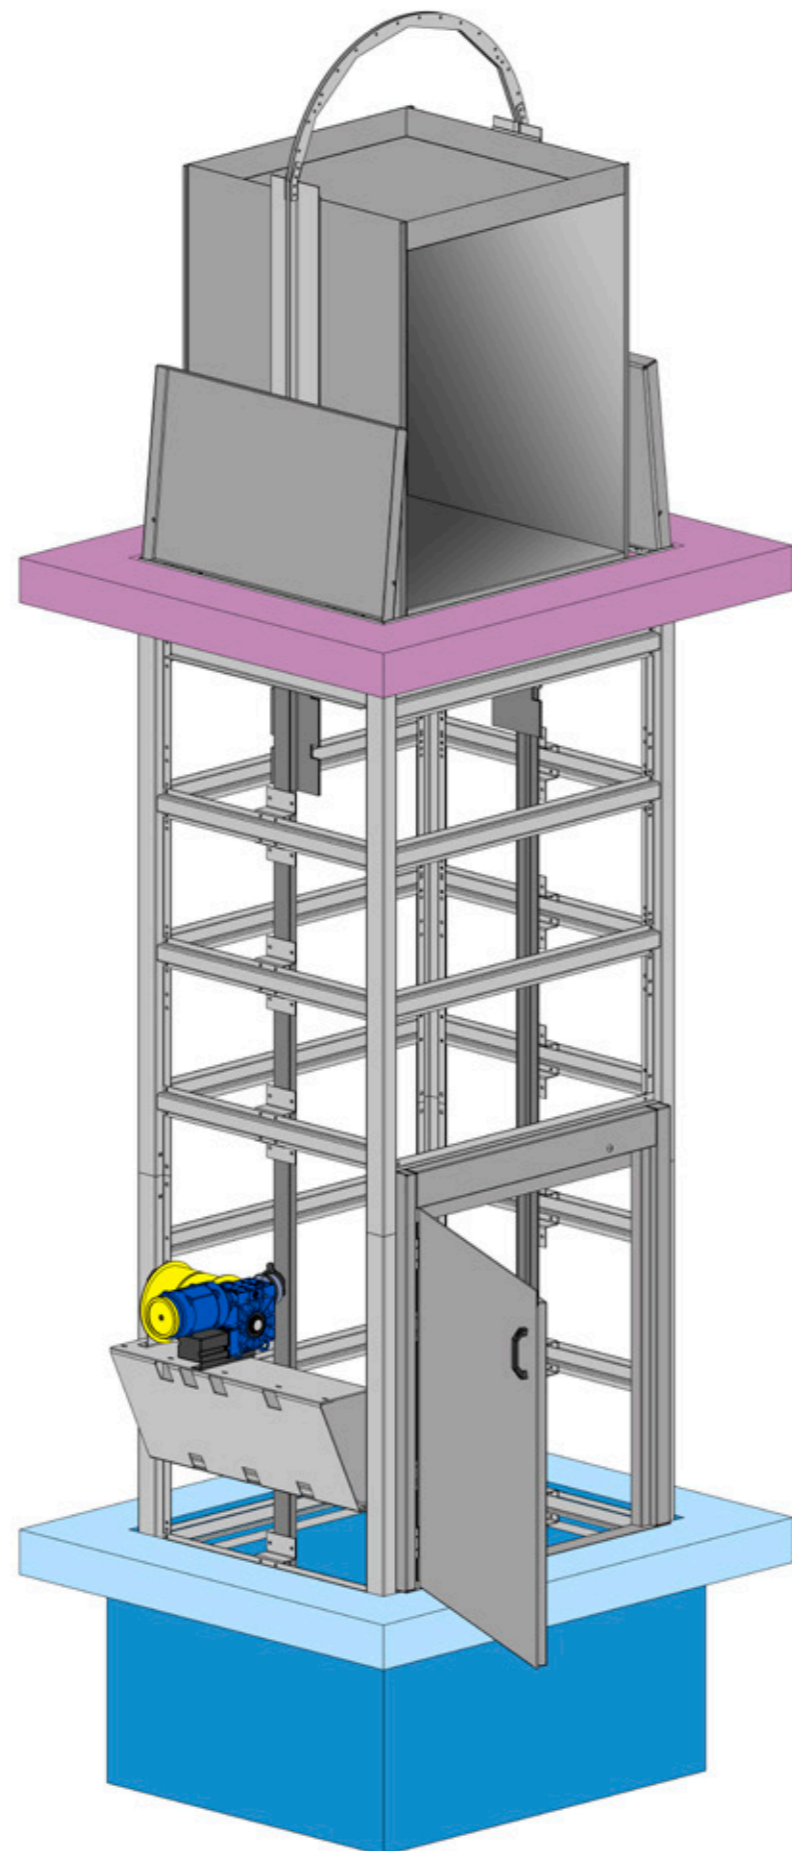

ISO-U

Doku.-Nr. D- E 09/2017 Layout: vielbauch.de

UNDERCOUNTER LIFT ISO-U

Swing door serving at floor level with add. floor flap according to EN81-3 and Machine Directive 2006/42/EC

6 ADVANTAGES

The lift is built along the EC-machine directive

Corrosion-proof

Space saving installation - compact construction

Pre-assembled

No brick work shaft necessary

Metal shaft cladding for easy installation available

Undercounter lift ISO-U with capacity 300 kg

variable cabin width: 800 or 1000 mm

variable cabin depth: 800 or 1000 mm

standard cabin height: 1200 mm - no headroom must be considered