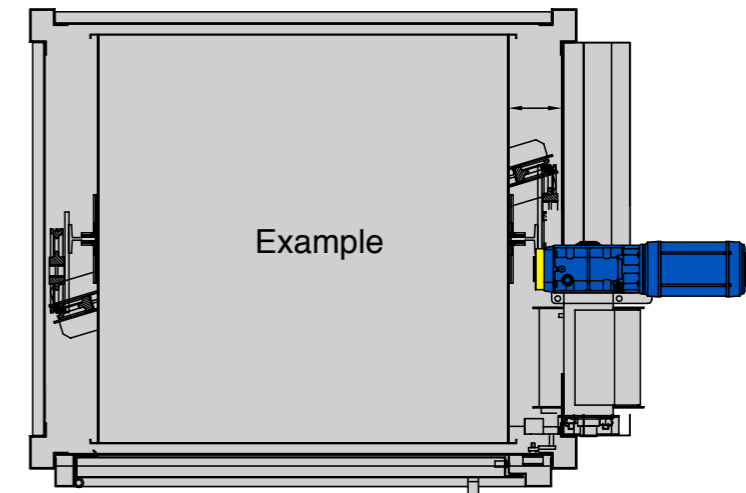

ISO-U

Doku.-Nr. D- E 09/2017 Layout: vielbauch.de

UNDERCOUNTER LIFT ISO-U

Swing door serving at floor level with add. floor flap according to EN81-3 and Machine Directive 2006/42/EC

6 ADVANTAGES

The lift is built along the EC-machine directive

Corrosion-proof

Space saving installation - compact construction

Pre-assembled

No brick work shaft necessary

Metal shaft cladding for easy installation available

Undercounter lift ISO-U with capacity 300 kg

variable cabin width: 800 or 1000 mm

variable cabin depth: 800 or 1000 mm

standard cabin height: 1200 mm - no headroom must be considered