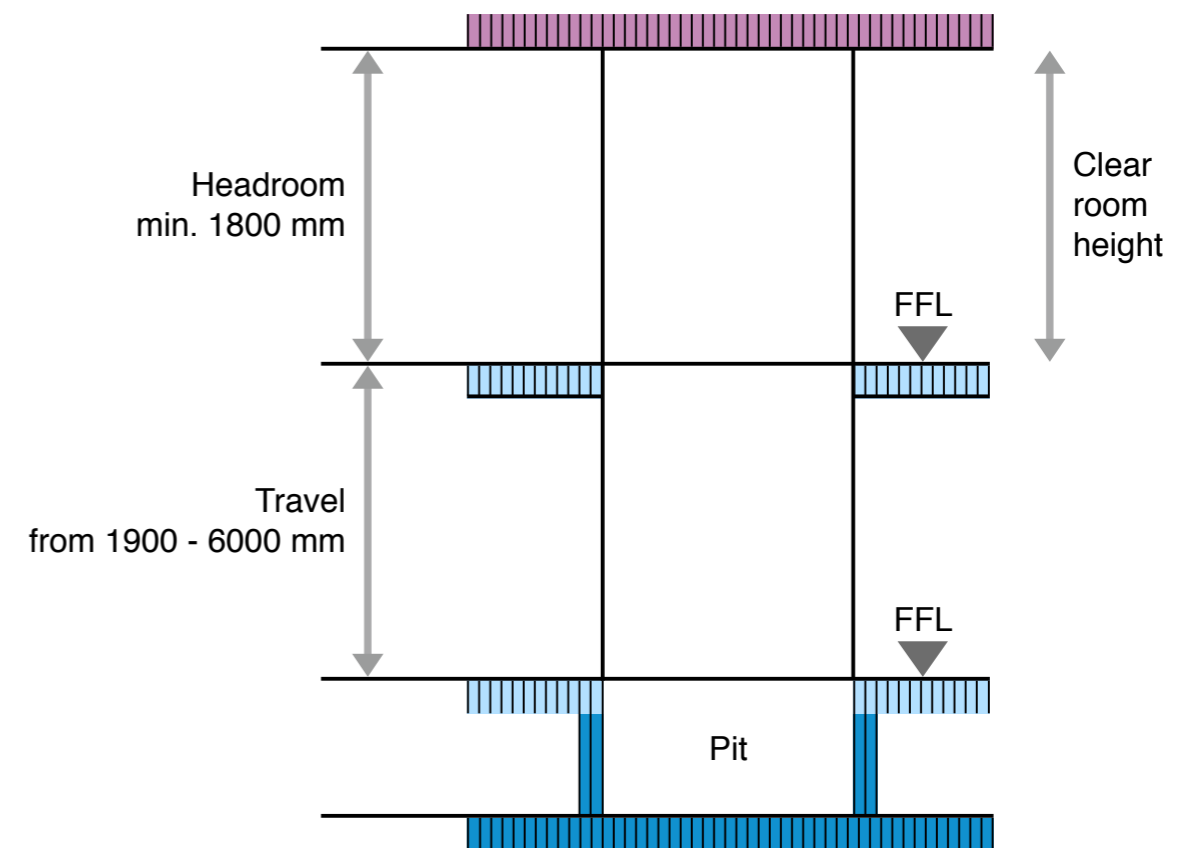

ISO-U

Doku.-Nr. D- E 09/2017 Layout: vielbauch.de

UNDERCOUNTER LIFT ISO-U

Swing door serving at floor level with add. floor flap according to EN81-3 and Machine Directive 2006/42/EC

6 ADVANTAGES

The lift is built along the EC-machine directive

Corrosion-proof

Space saving installation - compact construction

Pre-assembled

No brick work shaft necessary

Metal shaft cladding for easy installation available

Undercounter lift ISO-U with capacity 300 kg

variable cabin width: 800 or 1000 mm

variable cabin depth: 800 or 1000 mm

standard cabin height: 1200 mm - no headroom must be considered